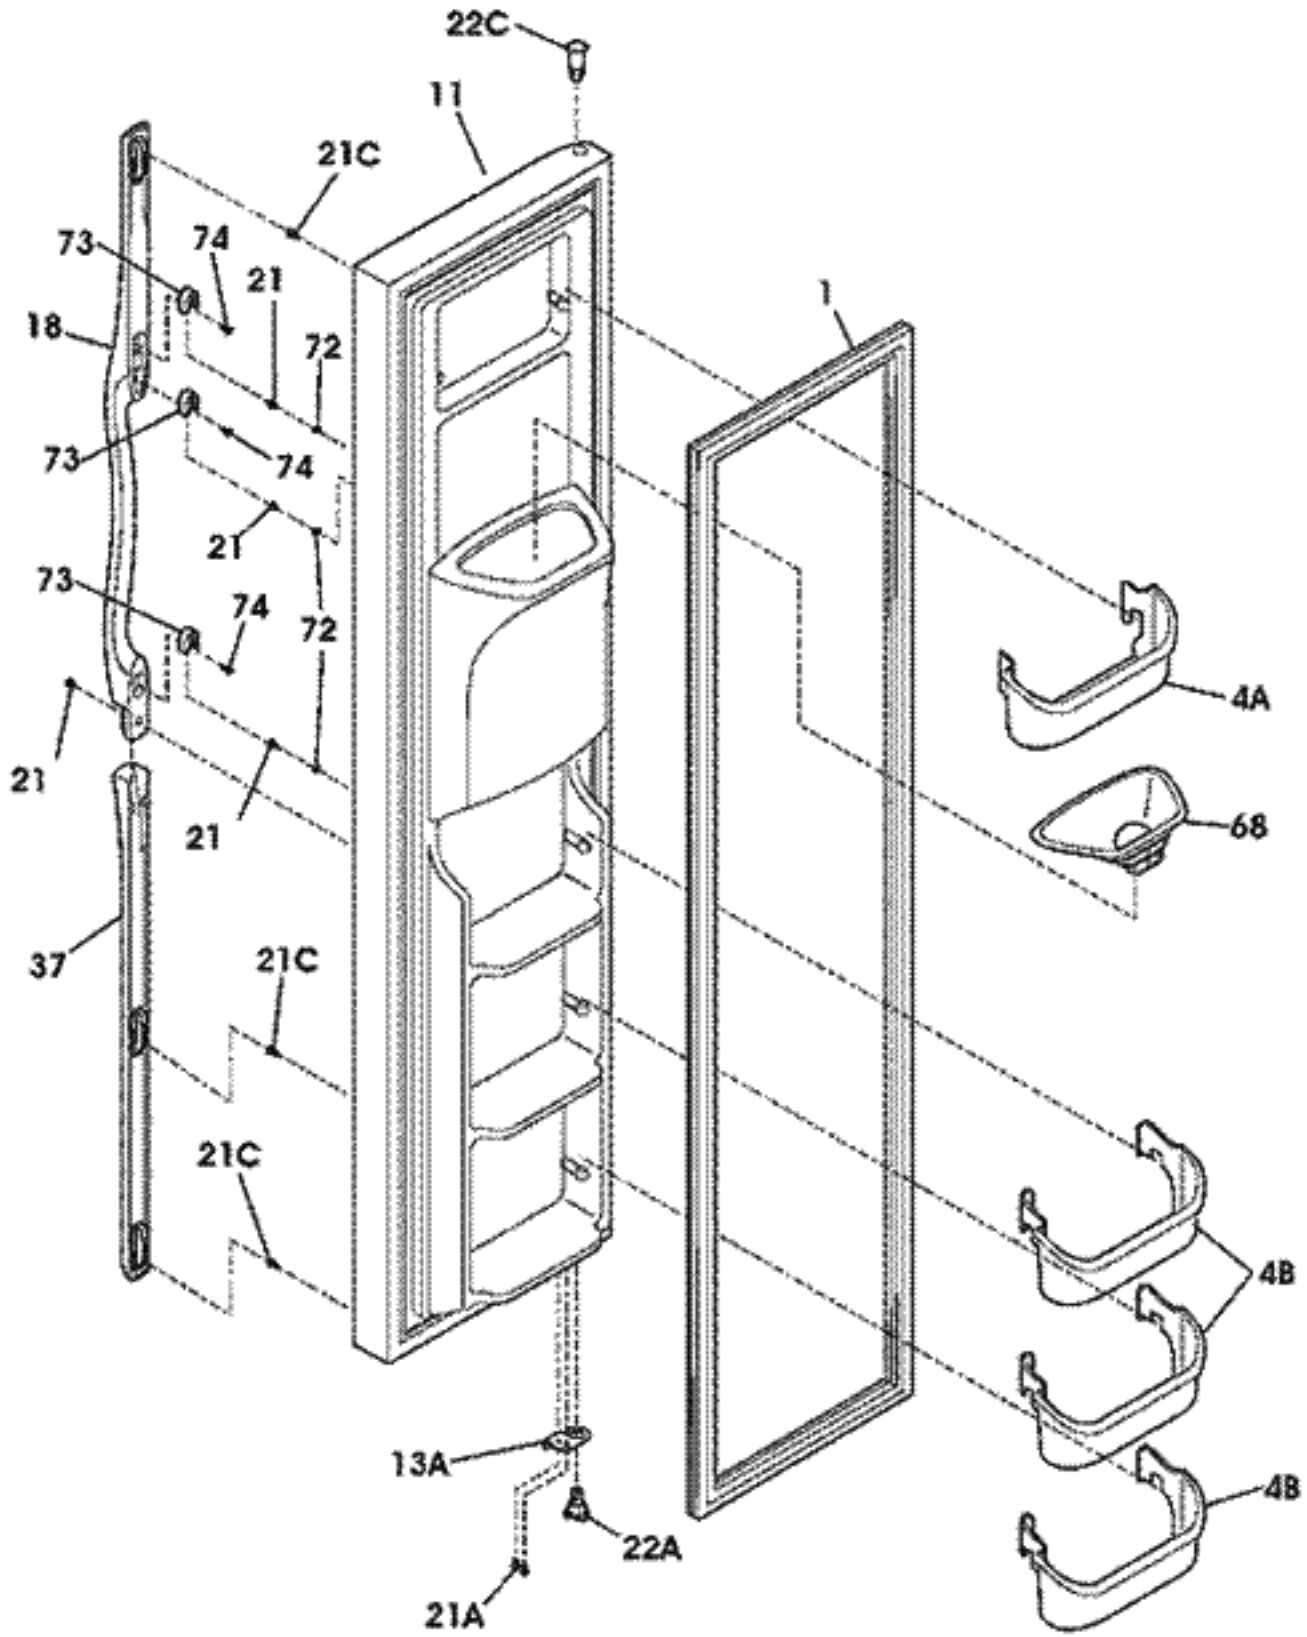

Frigidaire

Parts Catalog

Product No.	FRS23KF6DB0	FRS23KF6DQ0	FRS23KF6DW0
Series	R134a	R134a	R134a
Color	black	bisque	white
Volts	115	115	115
Wiring Diagram	241526901	241526901	241526901
Owner's Guide	241572800	241572800	241572800
Market	North America	North America	North America
Energy Guide	241538773	241538773	241538773
Service Data Sheet	240389618	240389618	240389618

FREEZER DOOR

N58FCCBBB2

REFRIGERATOR DOOR

N58RCCBB5

CABINET

CONTROLS

N58TAAAAB3

SYSTEM