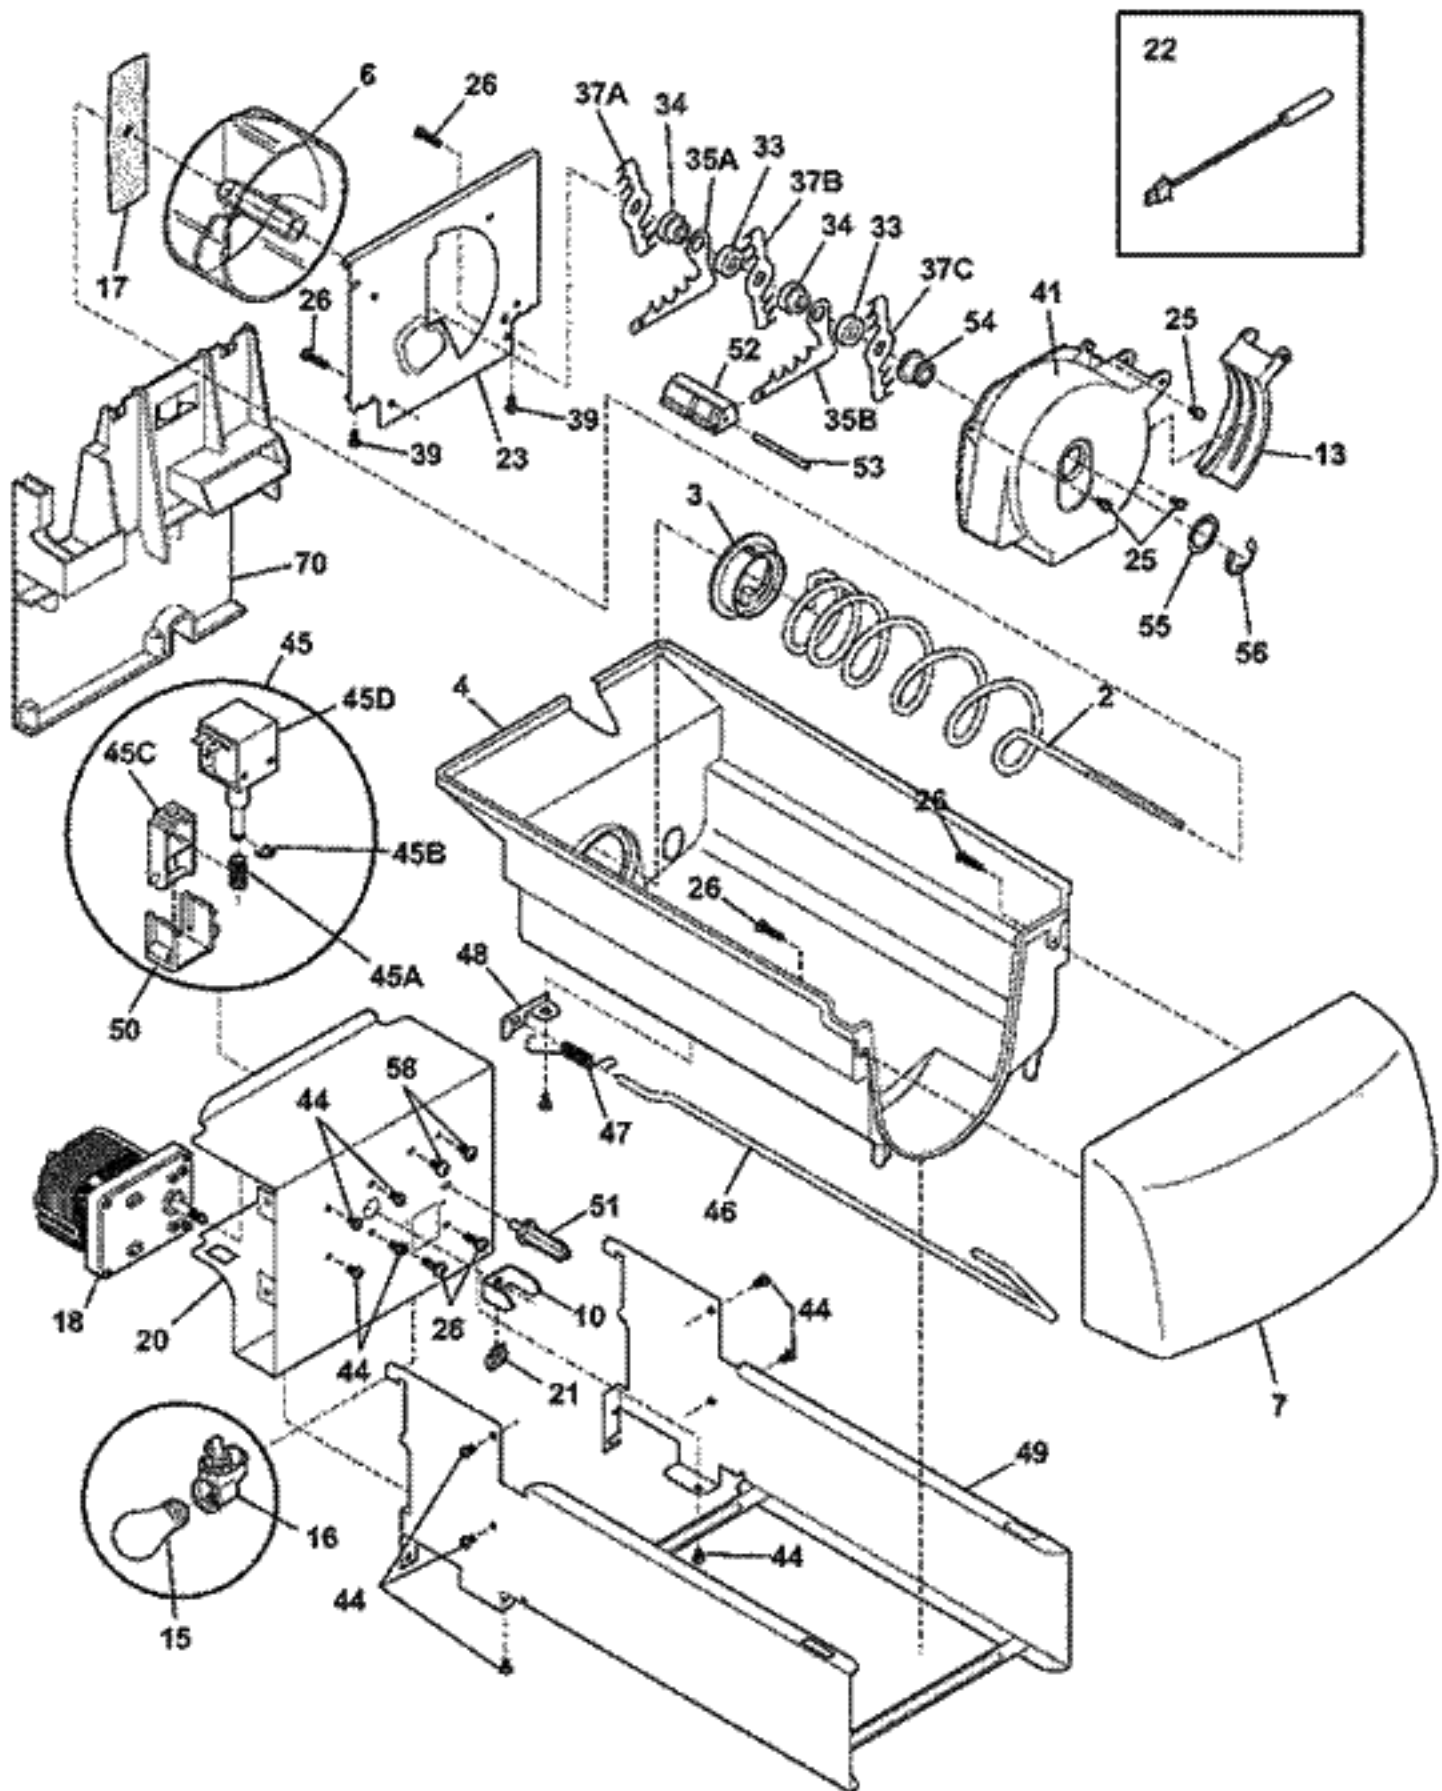

ICE CONTAINER

N58YDAAAC0