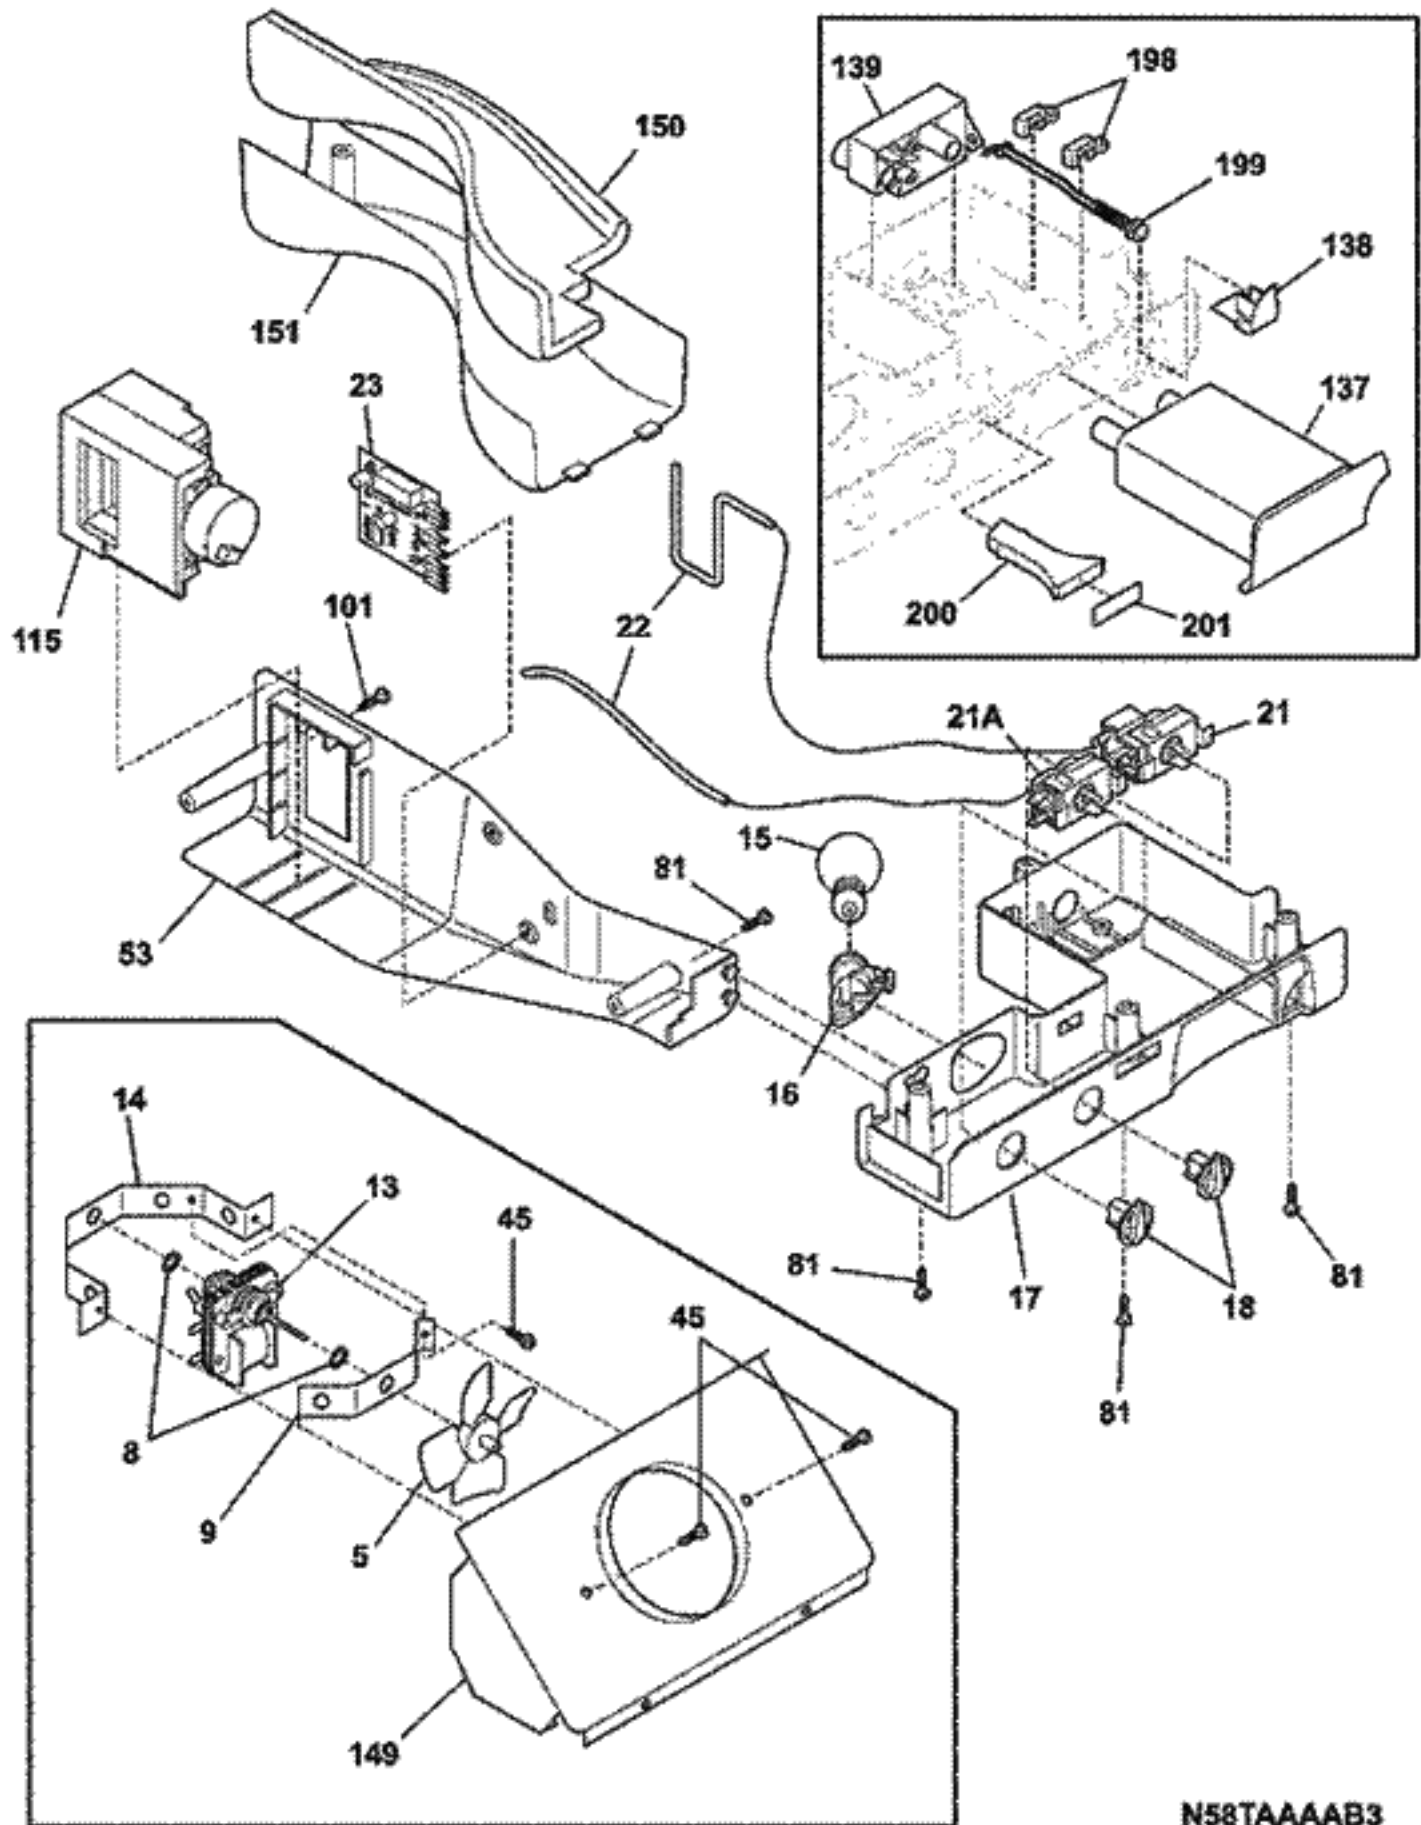

Frigidaire

Parts Catalog

Product No.	FRS23KF6DB0	FRS23KF6DQ0	FRS23KF6DW0
Series	R134a	R134a	R134a
Color	black	bisque	white
Volts	115	115	115
Wiring Diagram	241526901	241526901	241526901
Owner's Guide	241572800	241572800	241572800
Market	North America	North America	North America
Energy Guide	241538773	241538773	241538773
Service Data Sheet	240389618	240389618	240389618

FREEZER DOOR

N58FCCBBB2

REFRIGERATOR DOOR

N58RCCBB5

CABINET

CONTROLS

N58TAAAAB3

SYSTEM