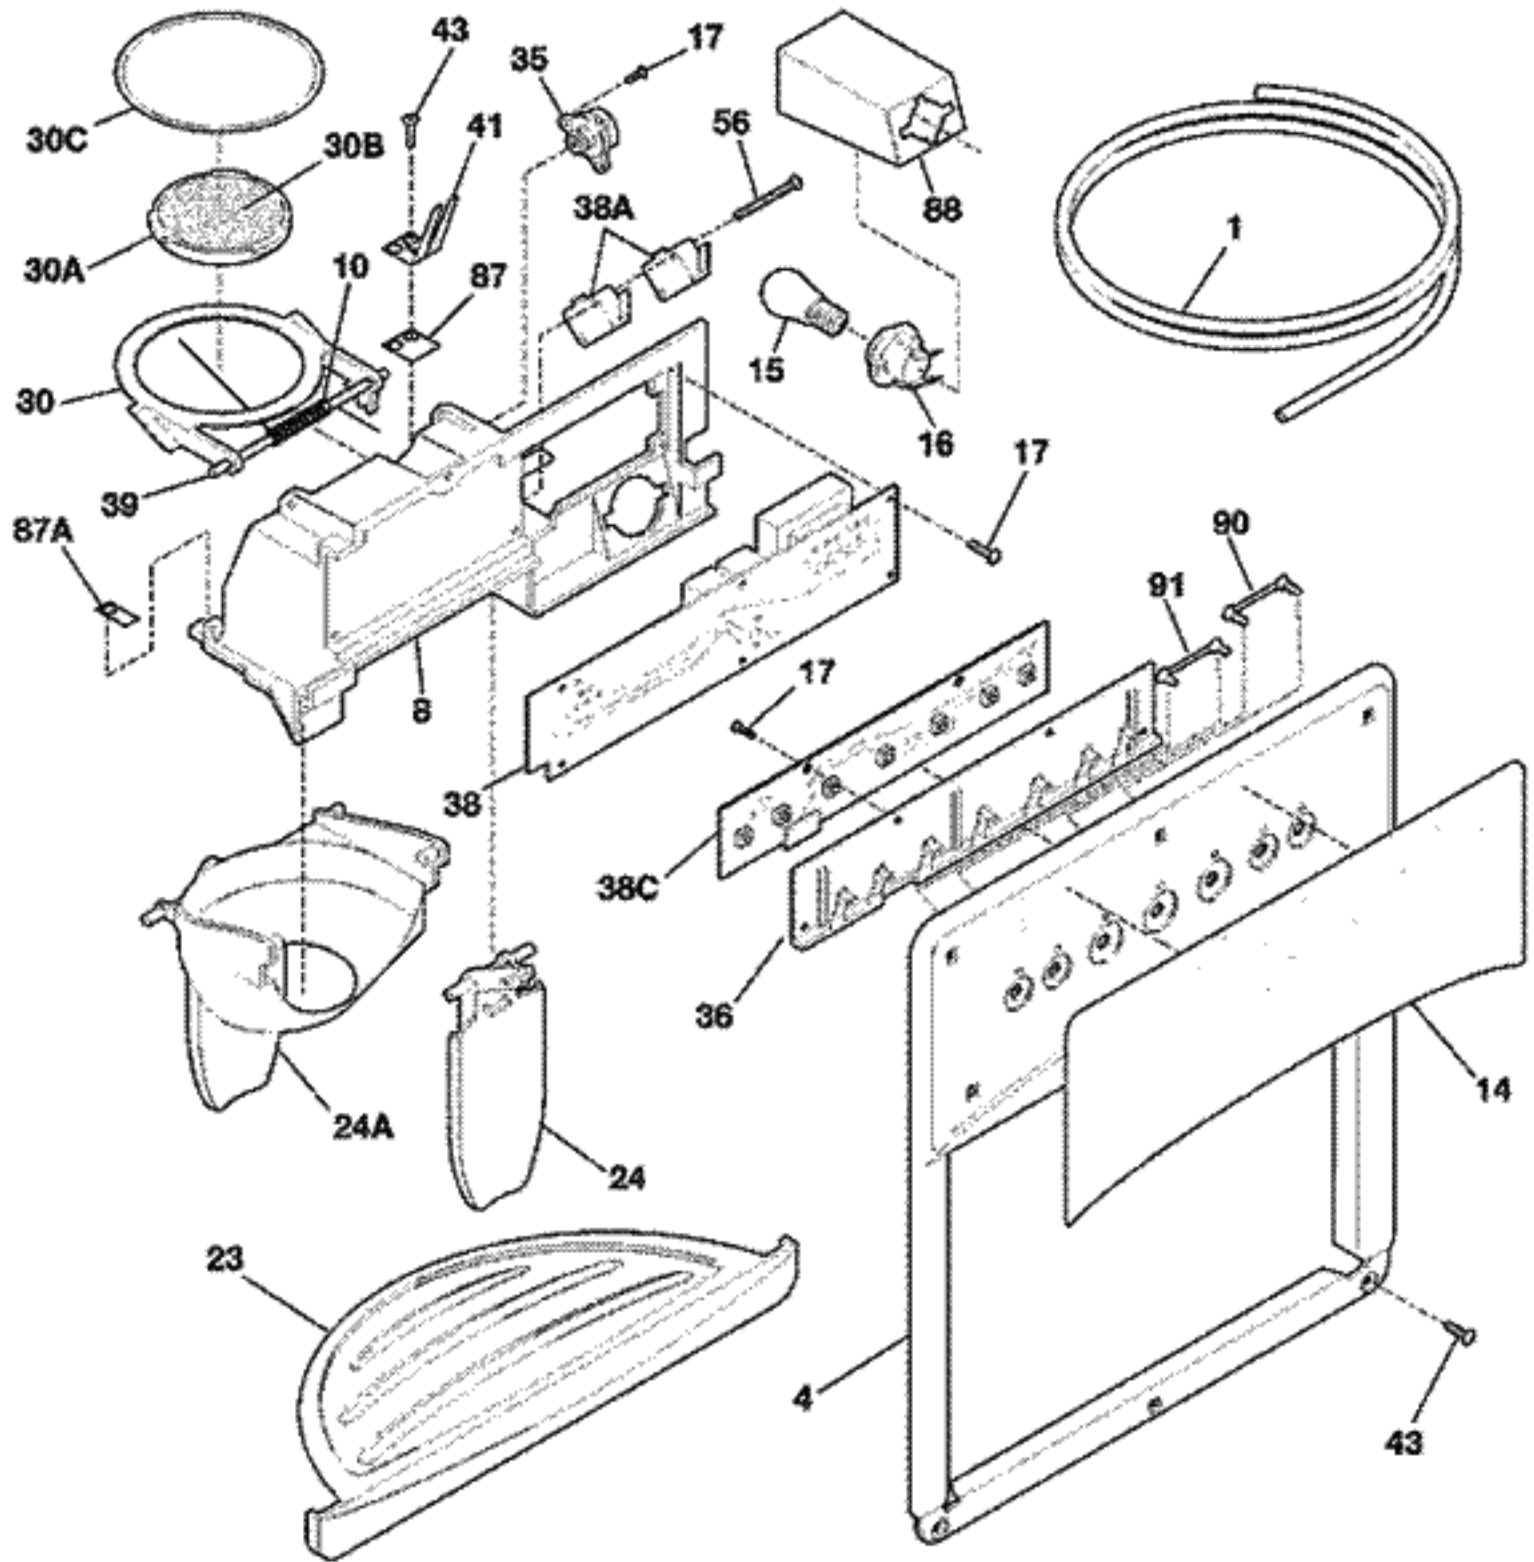

ICE & WATER DISPENSER

N58XBAAAB0